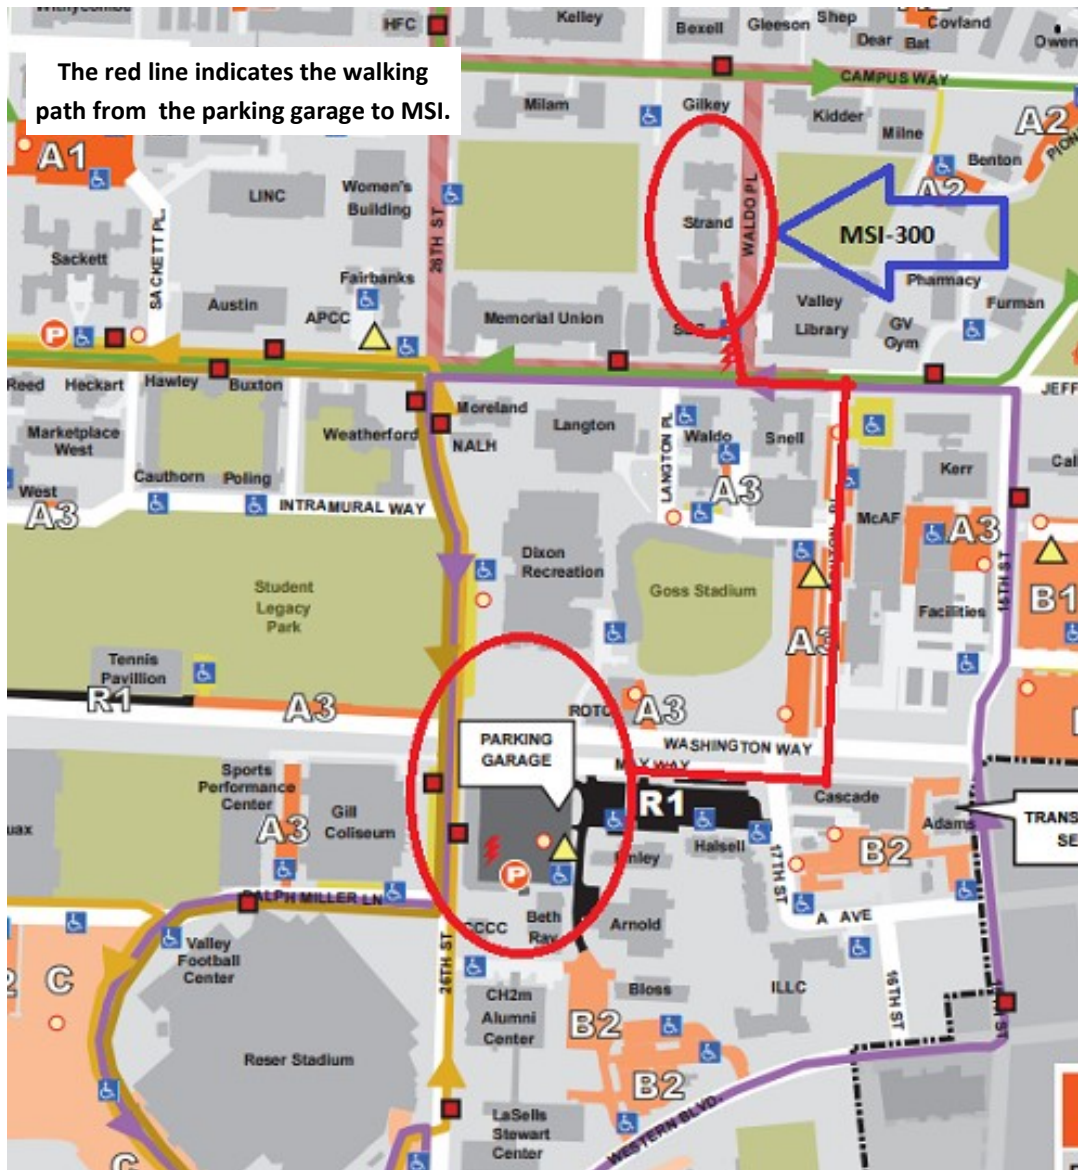

Directions to Oregon State University Marine Studies Initiative

MSI is located in 300 Strand Agricultural Hall, between the Library and the Memorial Union. Parking on campus is limited. We suggest you park in the parking garage by the OSU Beaver Store and Reser Stadium. You can purchase a parking pass online ahead of time at: <http://transportation.oregonstate.edu/parking/parking-permit/purchase-permit> or in the parking structure. There are pay stations in the parking garage near the elevators at each of the first three levels. \$10 per day. \$1/hr up to 4 hours.

Strand Ag Hall is a short 5-10 min walk from the parking garage. If you need assistance or other driving directions, call the MSI office at 541-737-2780.

For ADA parking, please contact OSU Transportation Services at 541-737-2583

OSU PARKING GARAGE

Located on the OSU campus, across from Reser Stadium at the intersection of SW 26th Street & SW Washington Way.

Address for electronic mapping devices:

663 SW 26th Street
Oregon State University Campus
Corvallis, Oregon 97331

OSU Parking FAQ

Oregon State
University