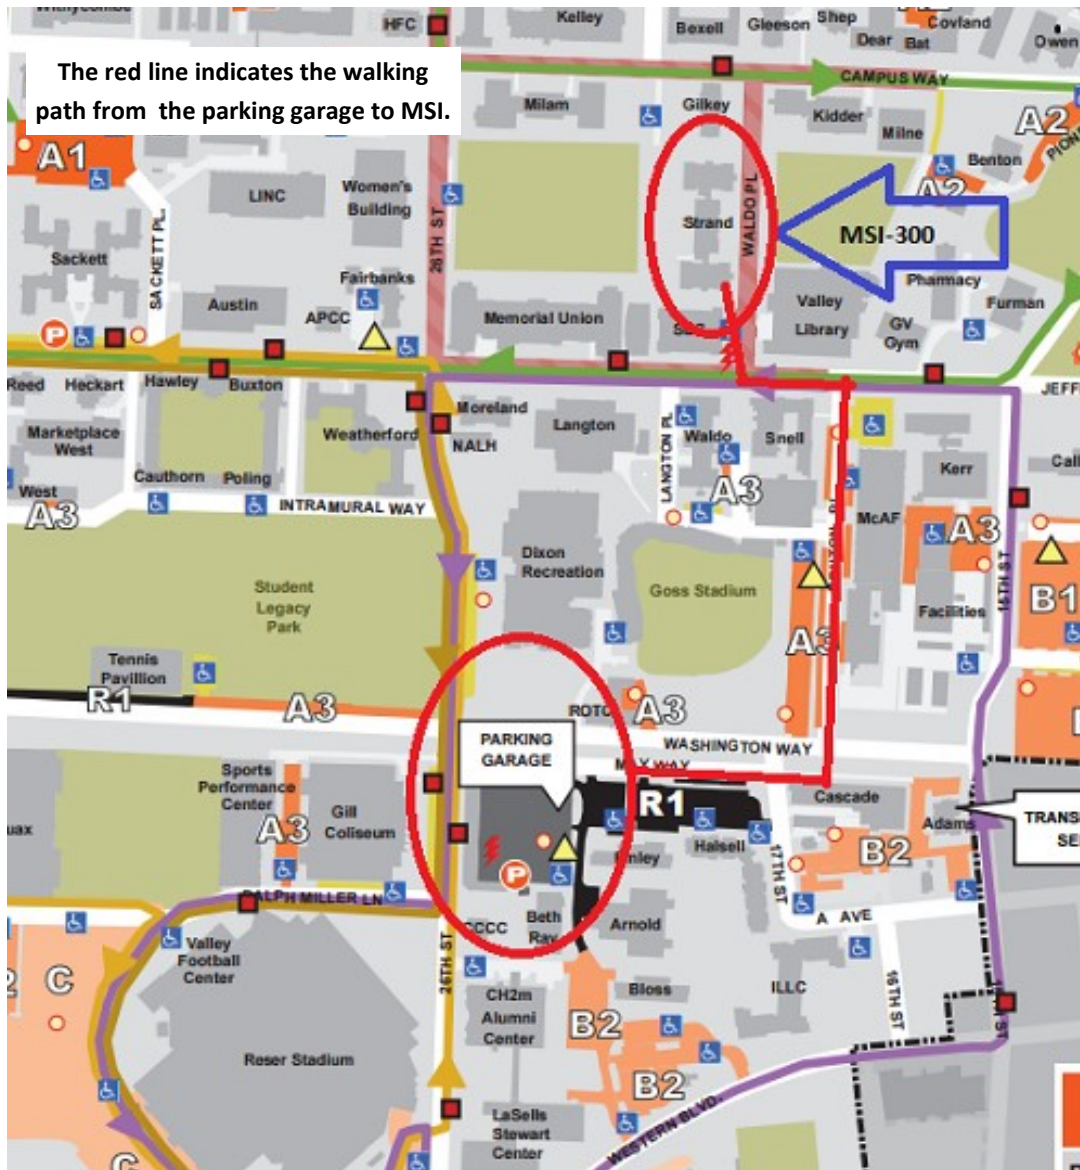

Directions to Oregon State University Marine Studies Initiative

MSI is located in 300 Strand Agricultural Hall, between the Library and the Memorial Union. Parking on campus is limited. We suggest you park in the parking garage by the OSU Beaver Store and Reser Stadium. You can purchase a parking pass online ahead of time at: <http://transportation.oregonstate.edu/parking/parking-permit/purchase-permit> or in the parking structure. There are pay stations in the parking garage near the elevators at each of the first three levels. \$10 per day. \$1/hr up to 4 hours.

Strand Ag Hall is a short 5-10 min walk from the parking garage. If you need assistance or other driving directions, call the MSI office at 541-737-2780.

For ADA parking, please contact OSU Transportation Services at 541-737-2583

OSU PARKING GARAGE

Located on the OSU campus, across from Reser Stadium at the intersection of SW 26th Street & SW Washington Way.

Address for electronic mapping devices:

663 SW 26th Street
Oregon State University Campus
Corvallis, Oregon 97331

OSU Parking FAQ

Oregon State
University