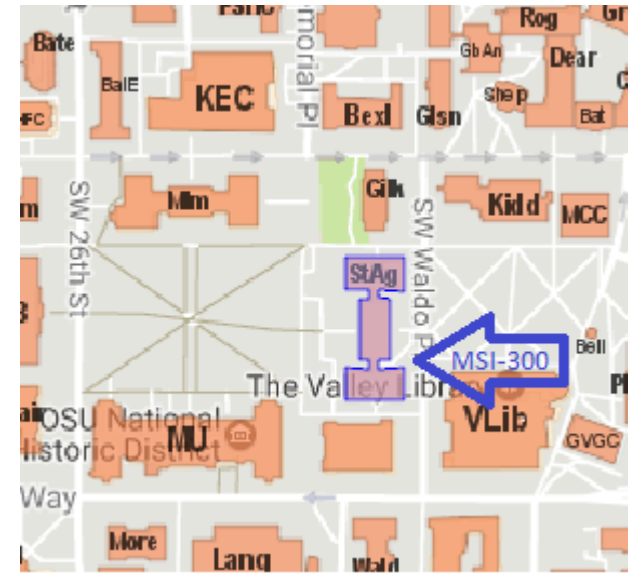

Directions to Oregon State University Marine Studies Initiative

MSI is located in 300 Strand Agricultural Hall, between the Library and the Memorial Union. Parking on campus is limited. We suggest you park in the parking garage by the OSU Beaver Store and Reser Stadium. You can purchase a parking pass online ahead of time at: <http://transportation.oregonstate.edu/parking/parking-permit/purchase-permit> or in the parking structure. There are pay stations in the parking garage near the elevators at each of the first three levels. $10 per day. $1/hr up to 4 hours.

Strand Ag Hall is a short 5-10 min walk from the parking garage. If you need assistance or other driving directions, call the MSI office at 541-737-2780.

For ADA parking, please contact OSU Transportation Services at 541-737-2583

OSU PARKING GARAGE

Located on the OSU campus, across from Reser Stadium at the intersection of SW 26th Street & SW Washington Way.

Address for electronic mapping devices:

663 SW 26th Street
Oregon State University Campus
Corvallis, Oregon 97331

OSU Parking FAQ

Oregon State
University